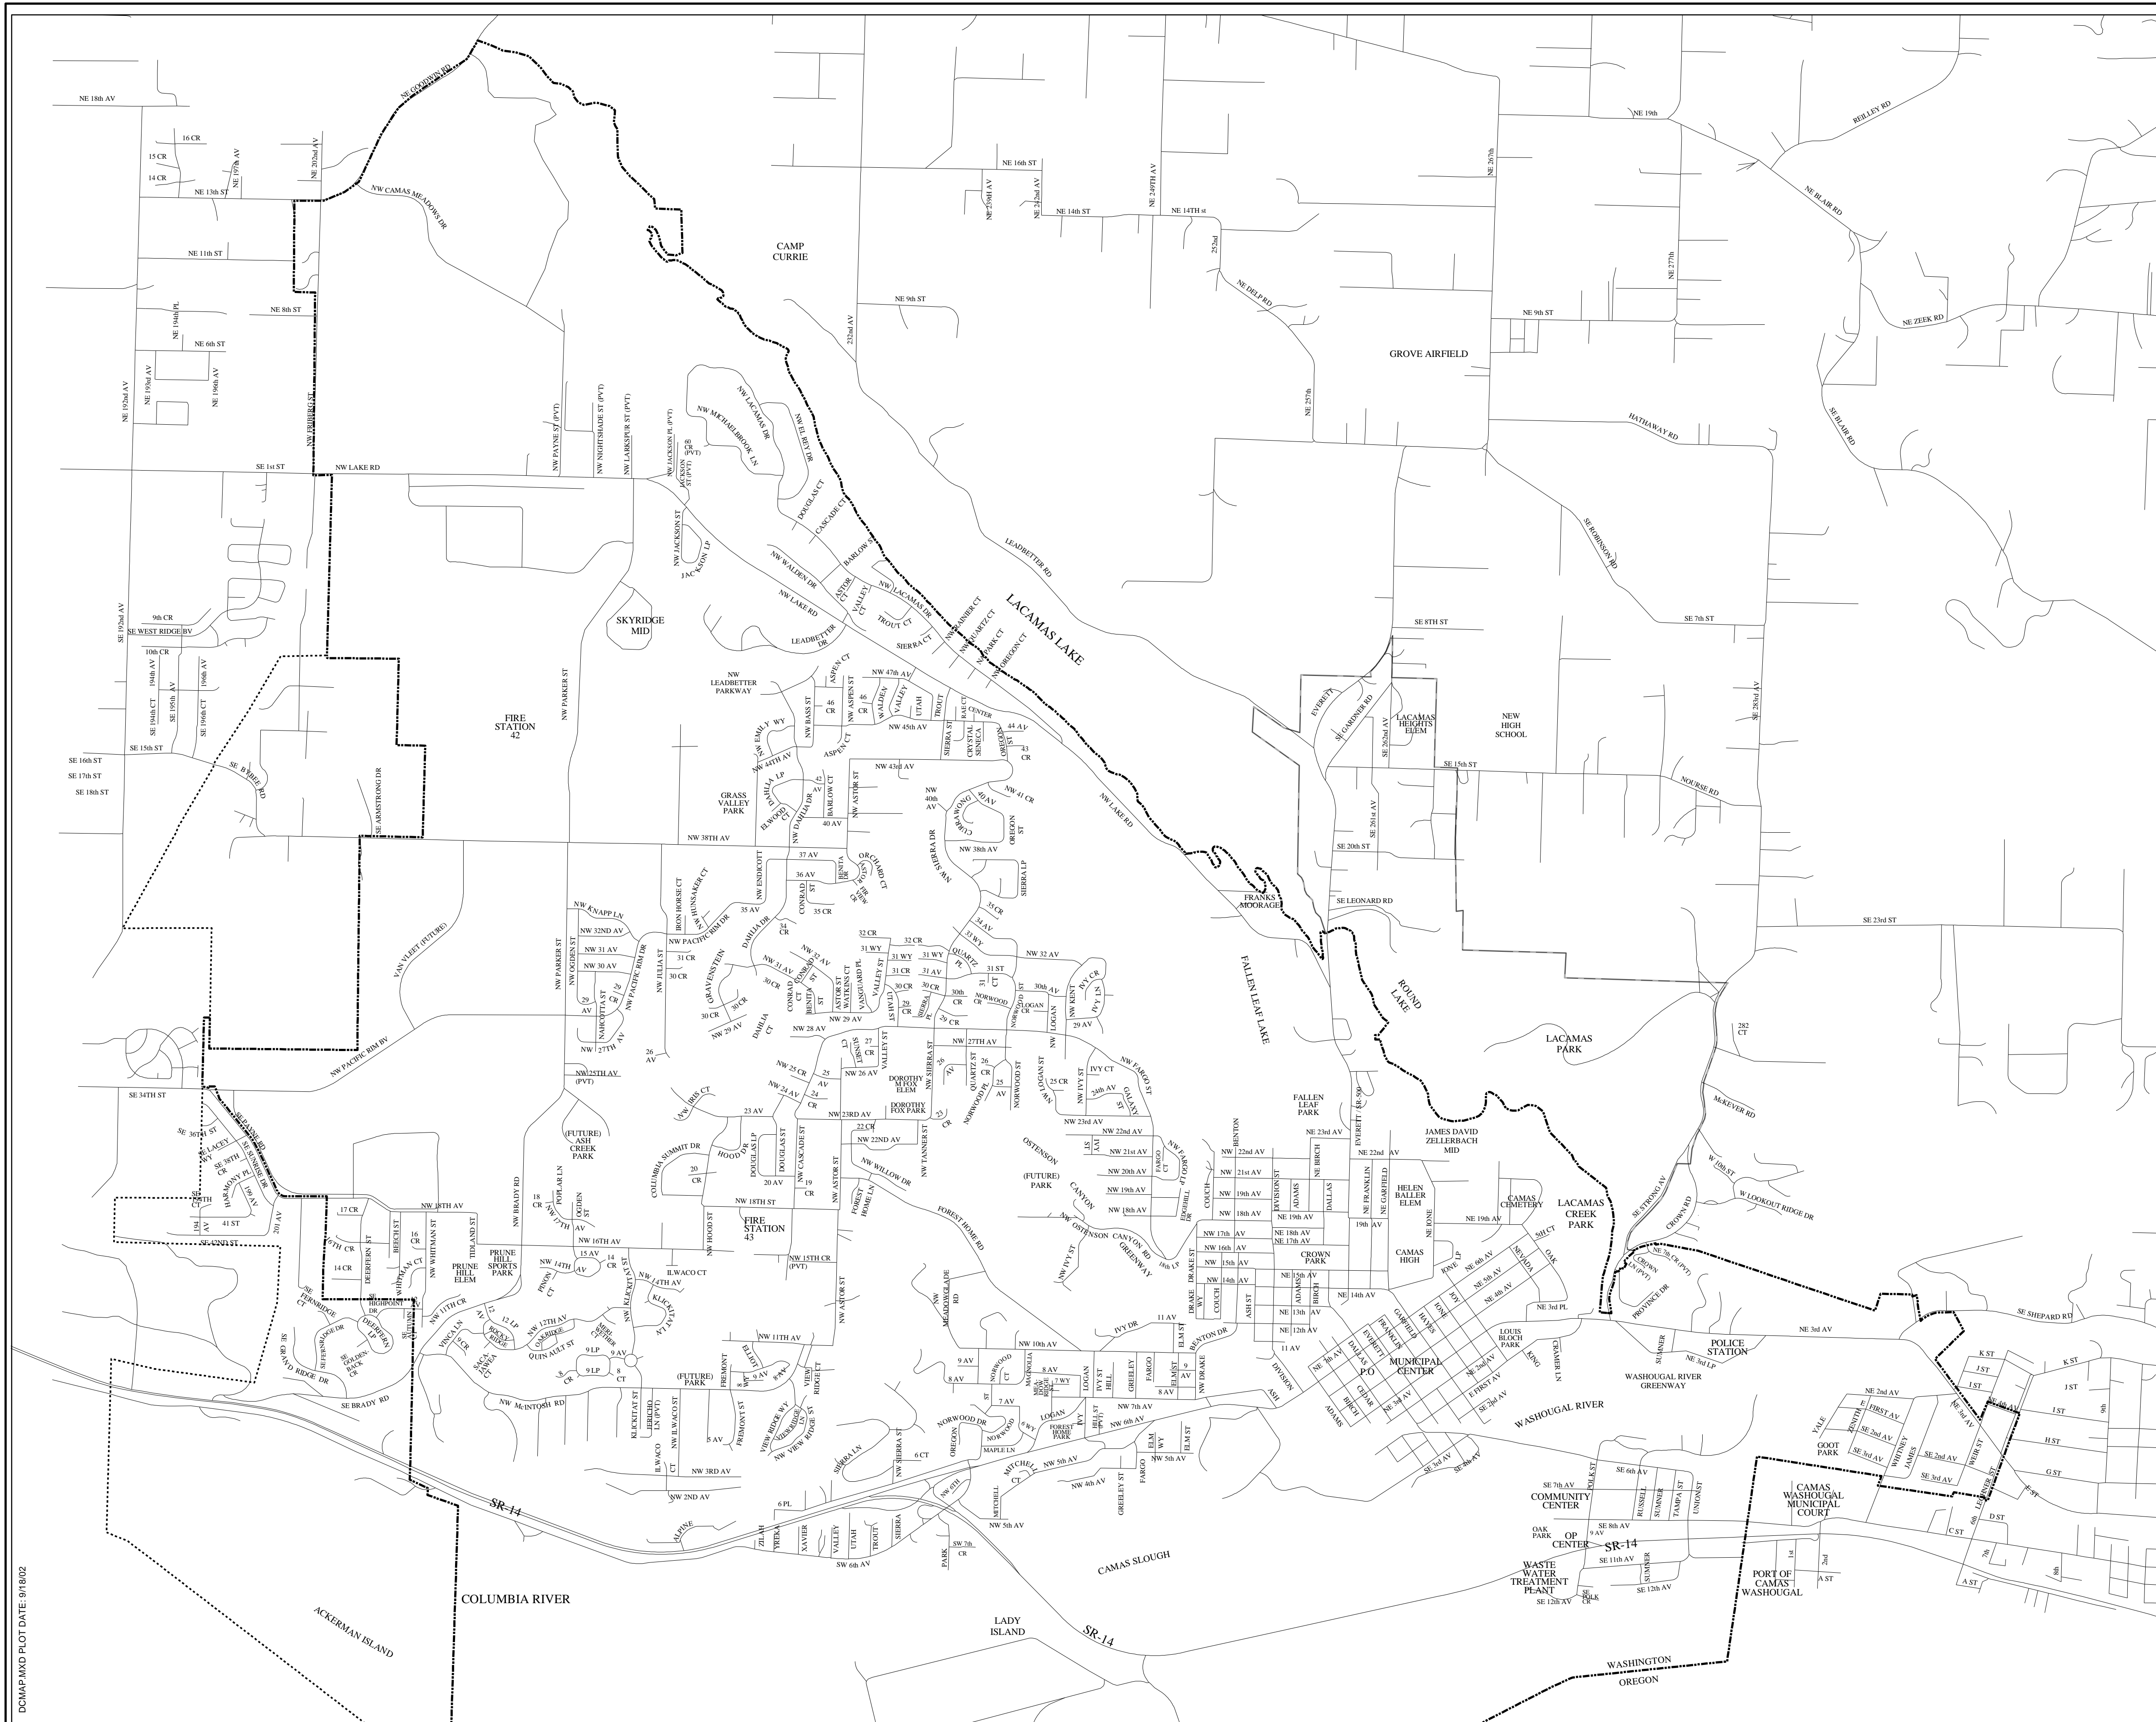

CITY OF CAMAS MAP

- City Limits
- Urban Growth Boundary
- Urban Reserve

DCMAP:IMD PLOT DATE: 9/18/02

Note:
Information on this map was collected from several sources. The City of Camas expressly disclaims any liability for any inaccuracies that may be present. Users of this information should themselves check any details for accuracy.