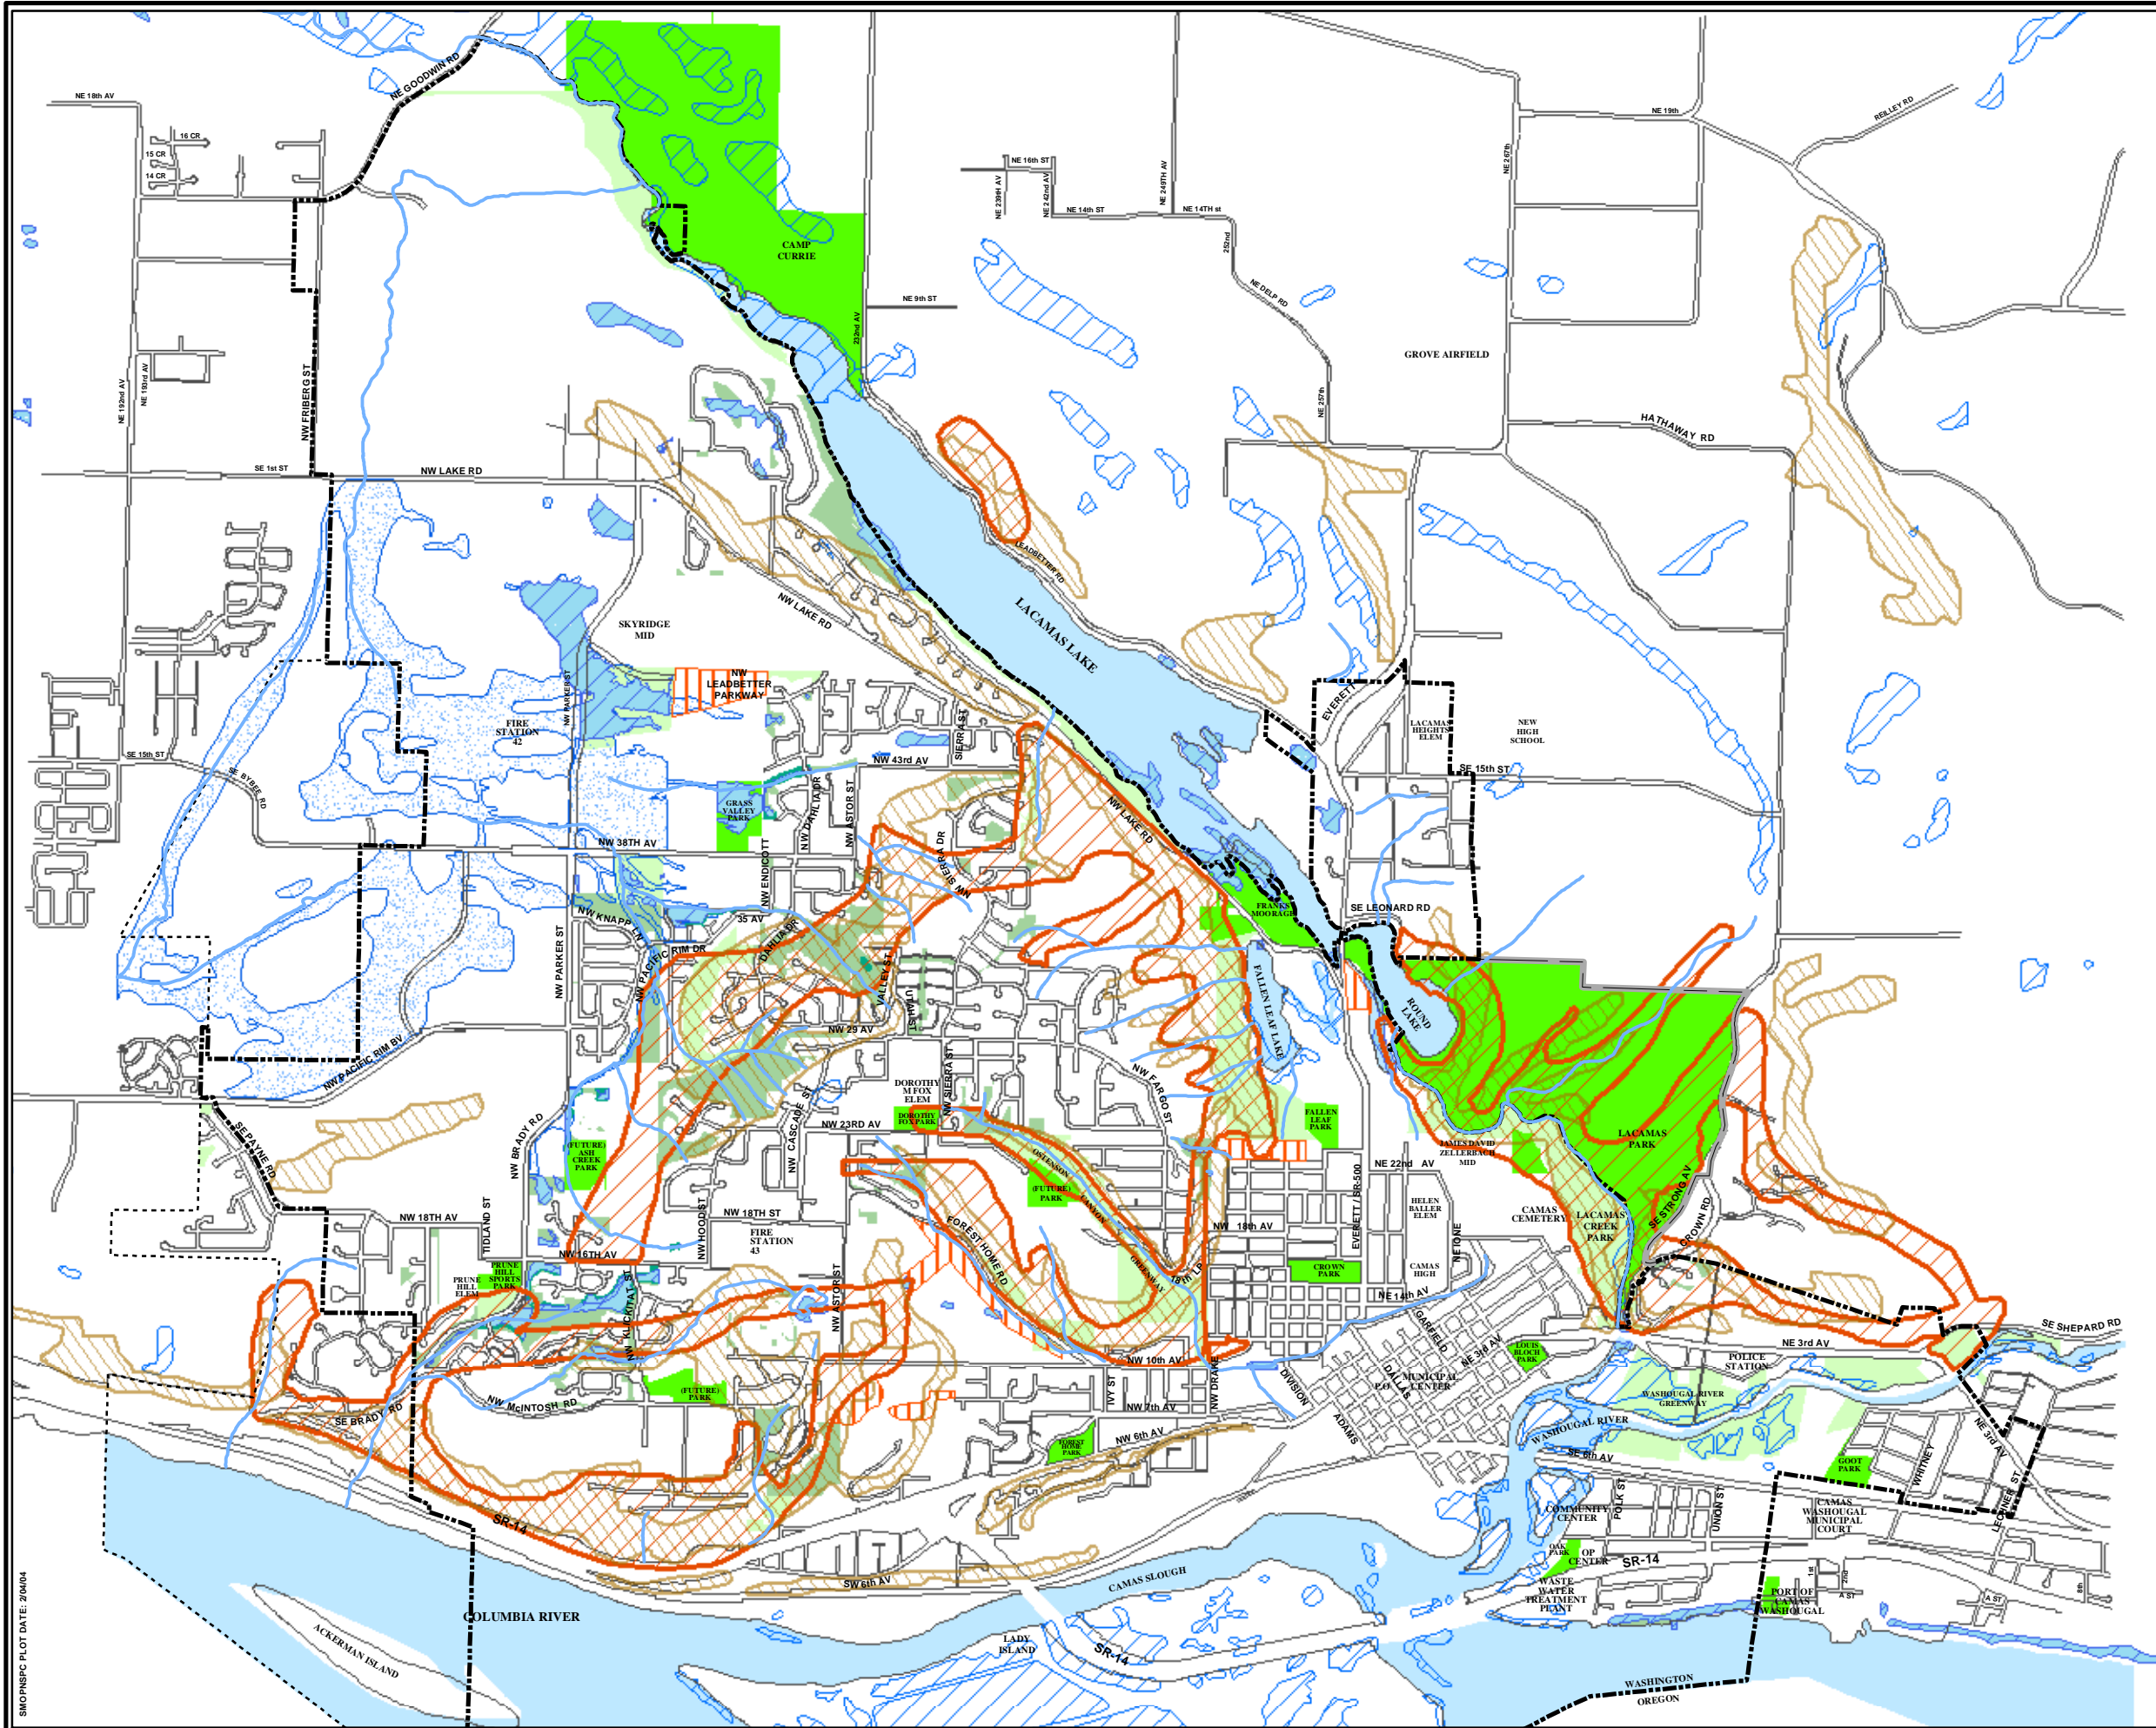

CITY OF CAMAS OPEN SPACE NETWORK

- City Limits
- Urban Reserve
- Urban Growth Boundary
- Park
- Green Space
- ▨ Open Space Network
- ▨ Added Open Space Network
- ▨ Steep Slopes
- Homeowner's Open Space
- ▨ Delineated Wetland
- Created Wetland
- Wetland Buffer
- ▨ Wetland (PMX)
- ▨ Wetland (NWI)
- CREEKS

Note:
Information on this map was collected from several sources. The City of Camas expressly disclaims any liability for any inaccuracies that may be present. Users of this information should themselves check any details for accuracy.

Figure 12