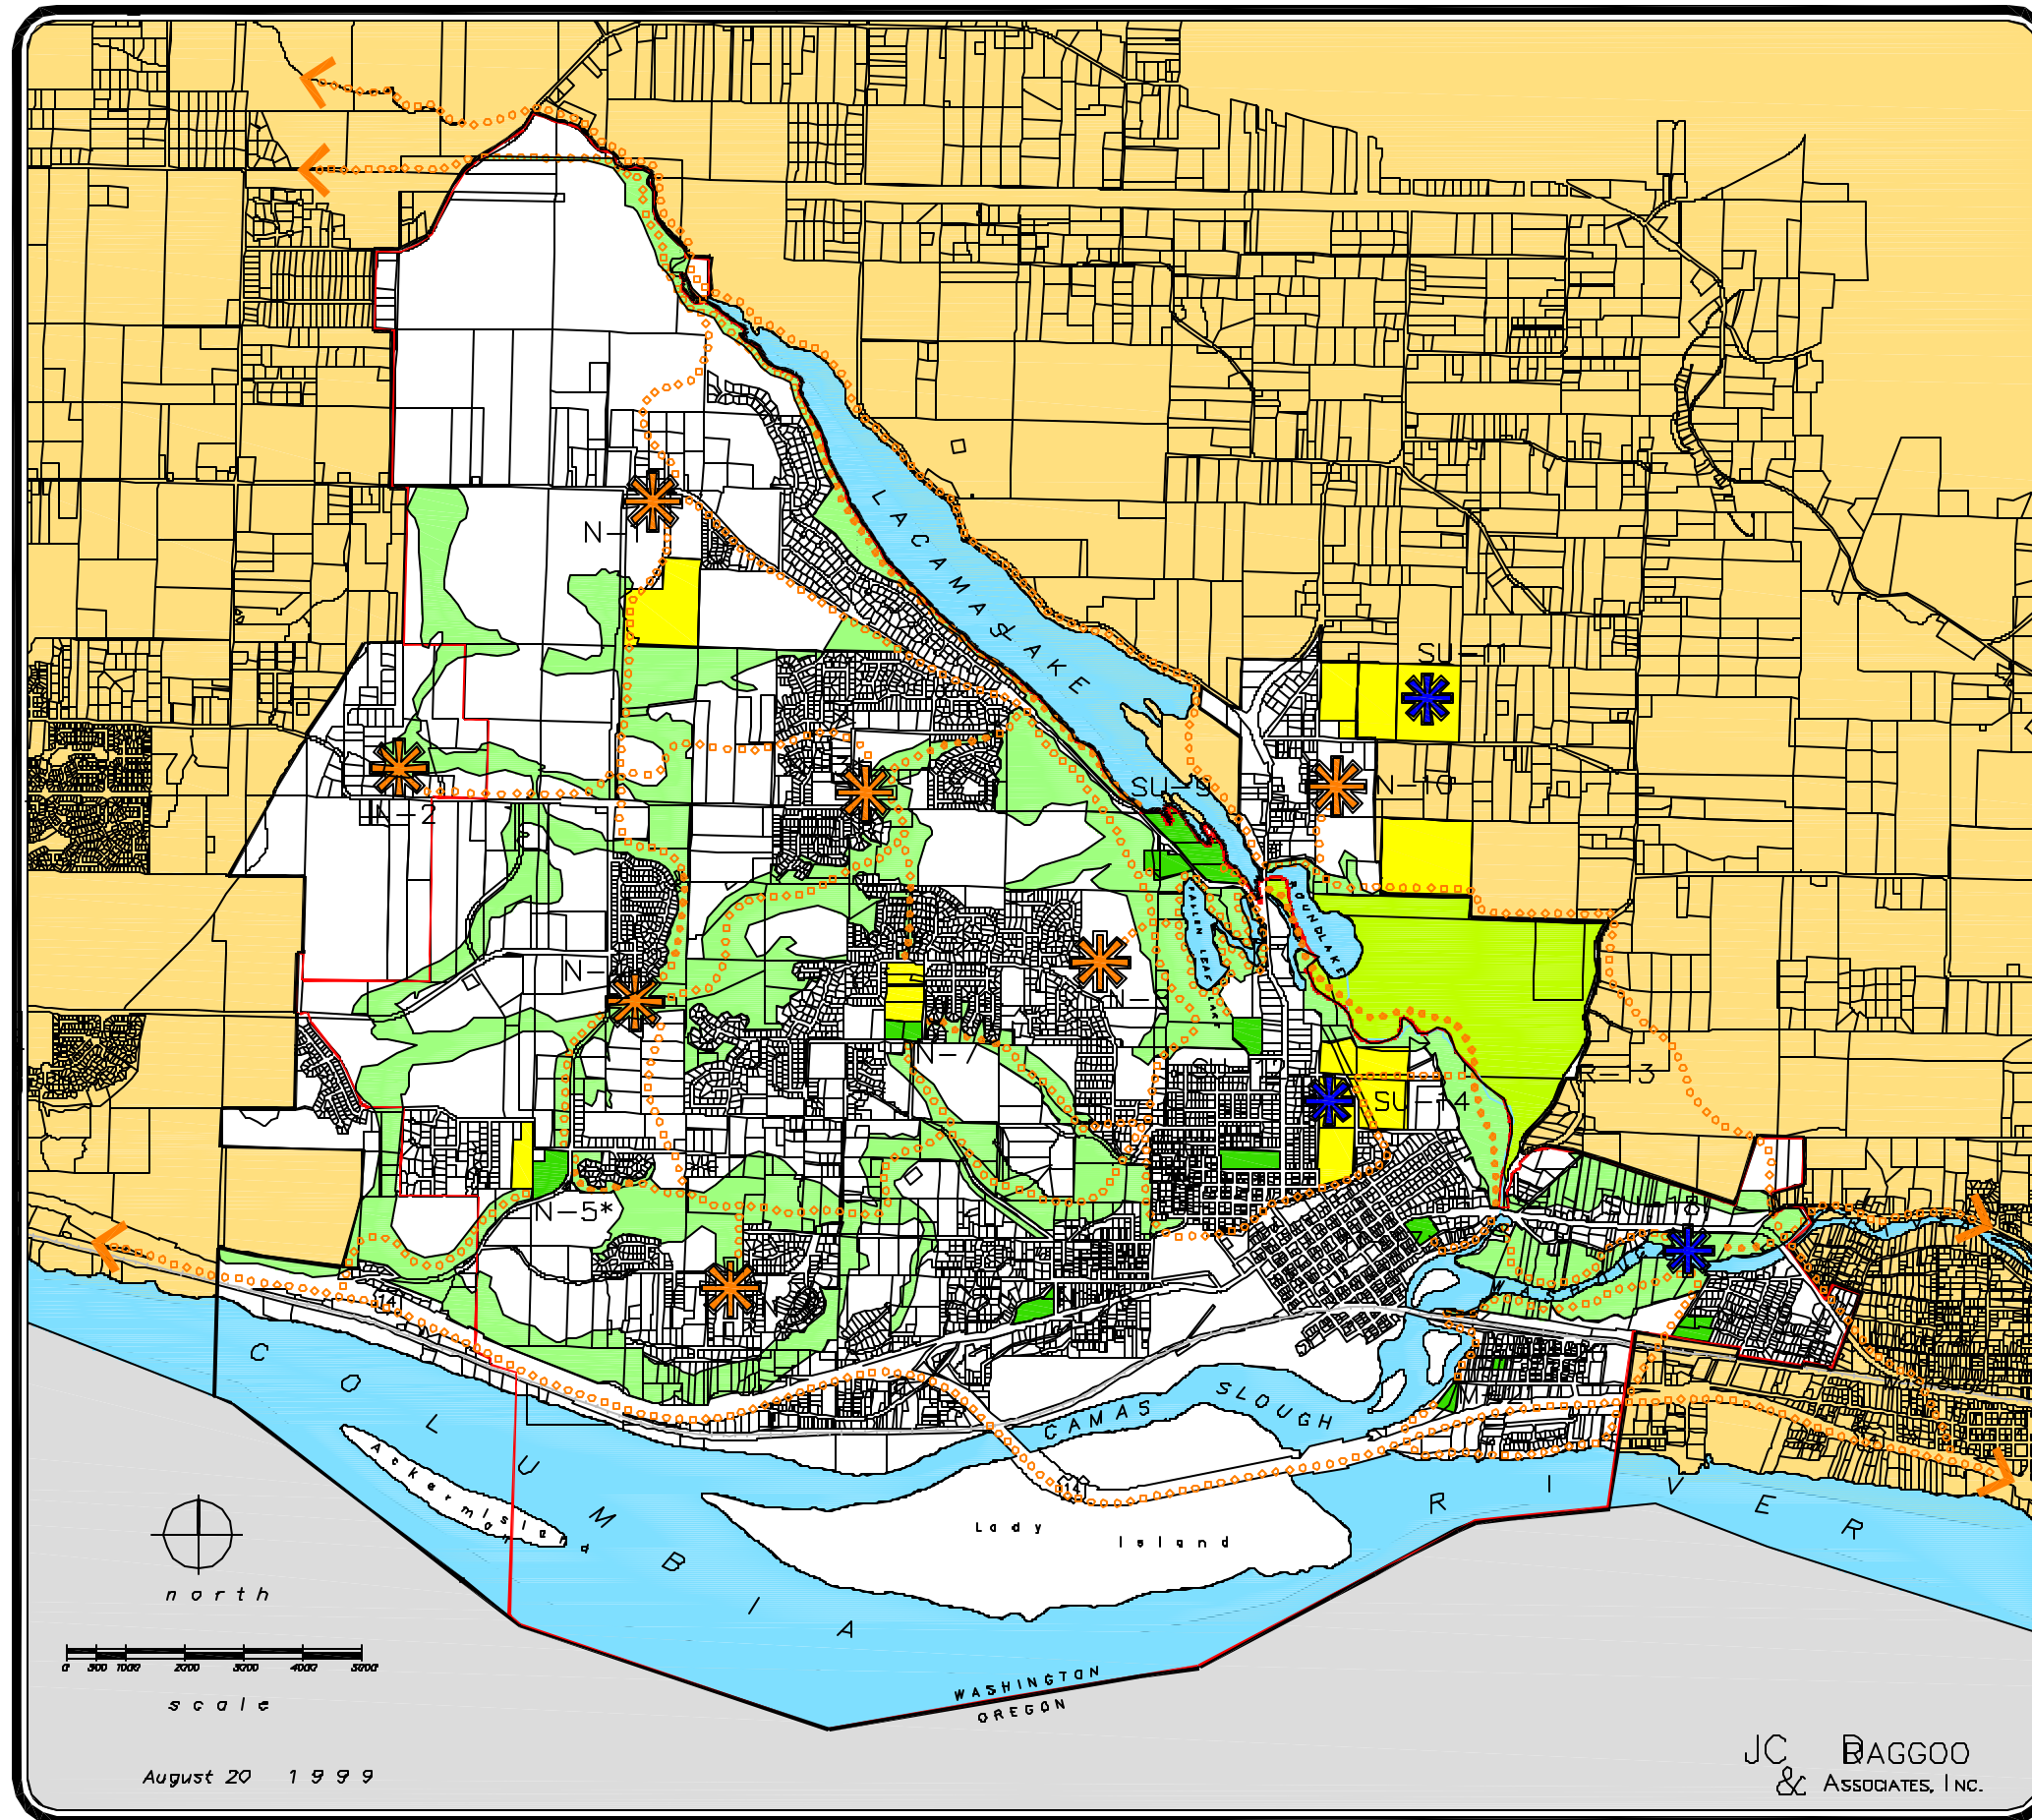

PARKS AND OPEN SPACE PLAN

CITY OF CAMAS, WASHINGTON

Legend:

- City Limits
- UGMA Boundary
- City of Camas Parks
- Clark County Parks
- School Sites
- ✱ Proposed Neighborhood Park
- ✱ Proposed Special Use Area
- Proposed Open Space Network
- Proposed Trail System

Note: Neighborhood Parks with an asterisk * indicate parks are performing a community-based function.

FACILITY PLAN

Figure 11