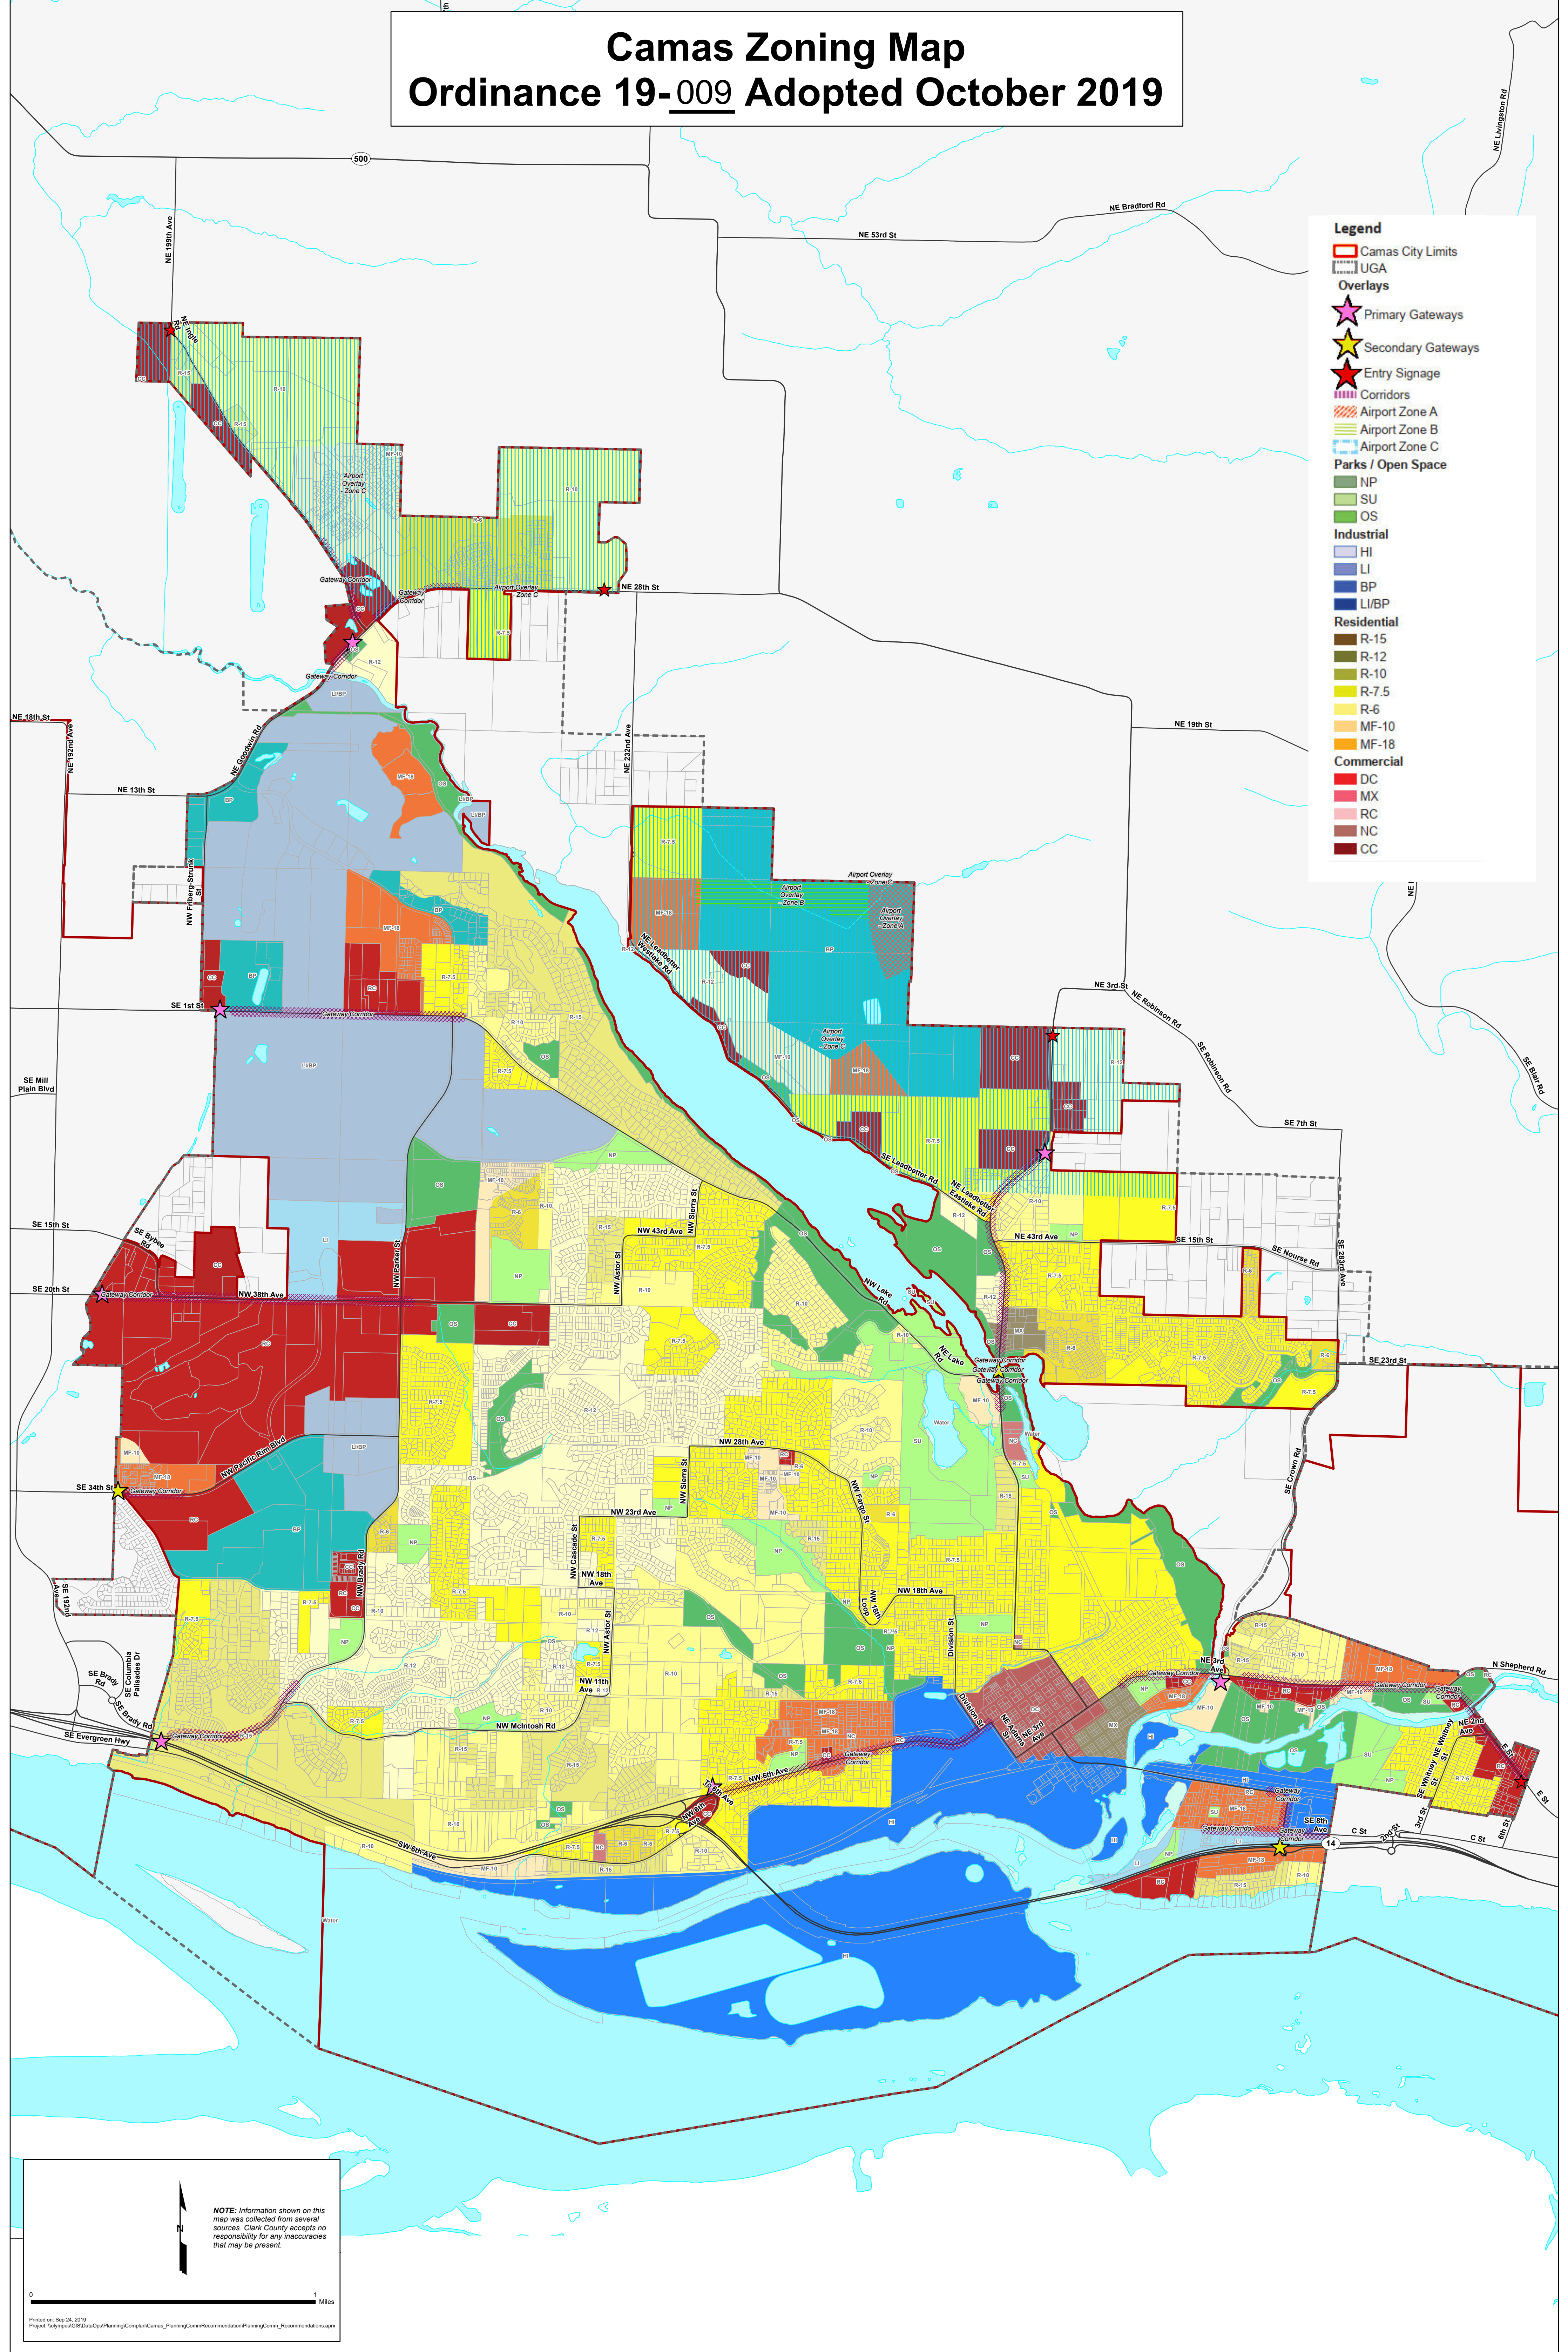

Camas Zoning Map

Ordinance 19-009 Adopted October 2019

Legend

- Camas City Limits
- UGA
- Overlays**
- ★ Primary Gateways
- ★ Secondary Gateways
- ★ Entry Signage
- Corridors
- Airport Zone A
- Airport Zone B
- Airport Zone C
- Parks / Open Space**
- NP
- SU
- OS
- Industrial**
- HI
- LI
- BP
- LI/BP
- Residential**
- R-15
- R-12
- R-10
- R-7.5
- R-6
- MF-10
- MF-18
- Commercial**
- DC
- MX
- RC
- NC
- CC

NOTE: Information shown on this map was collected from several sources. Clark County accepts no responsibility for any inaccuracies that may be present.