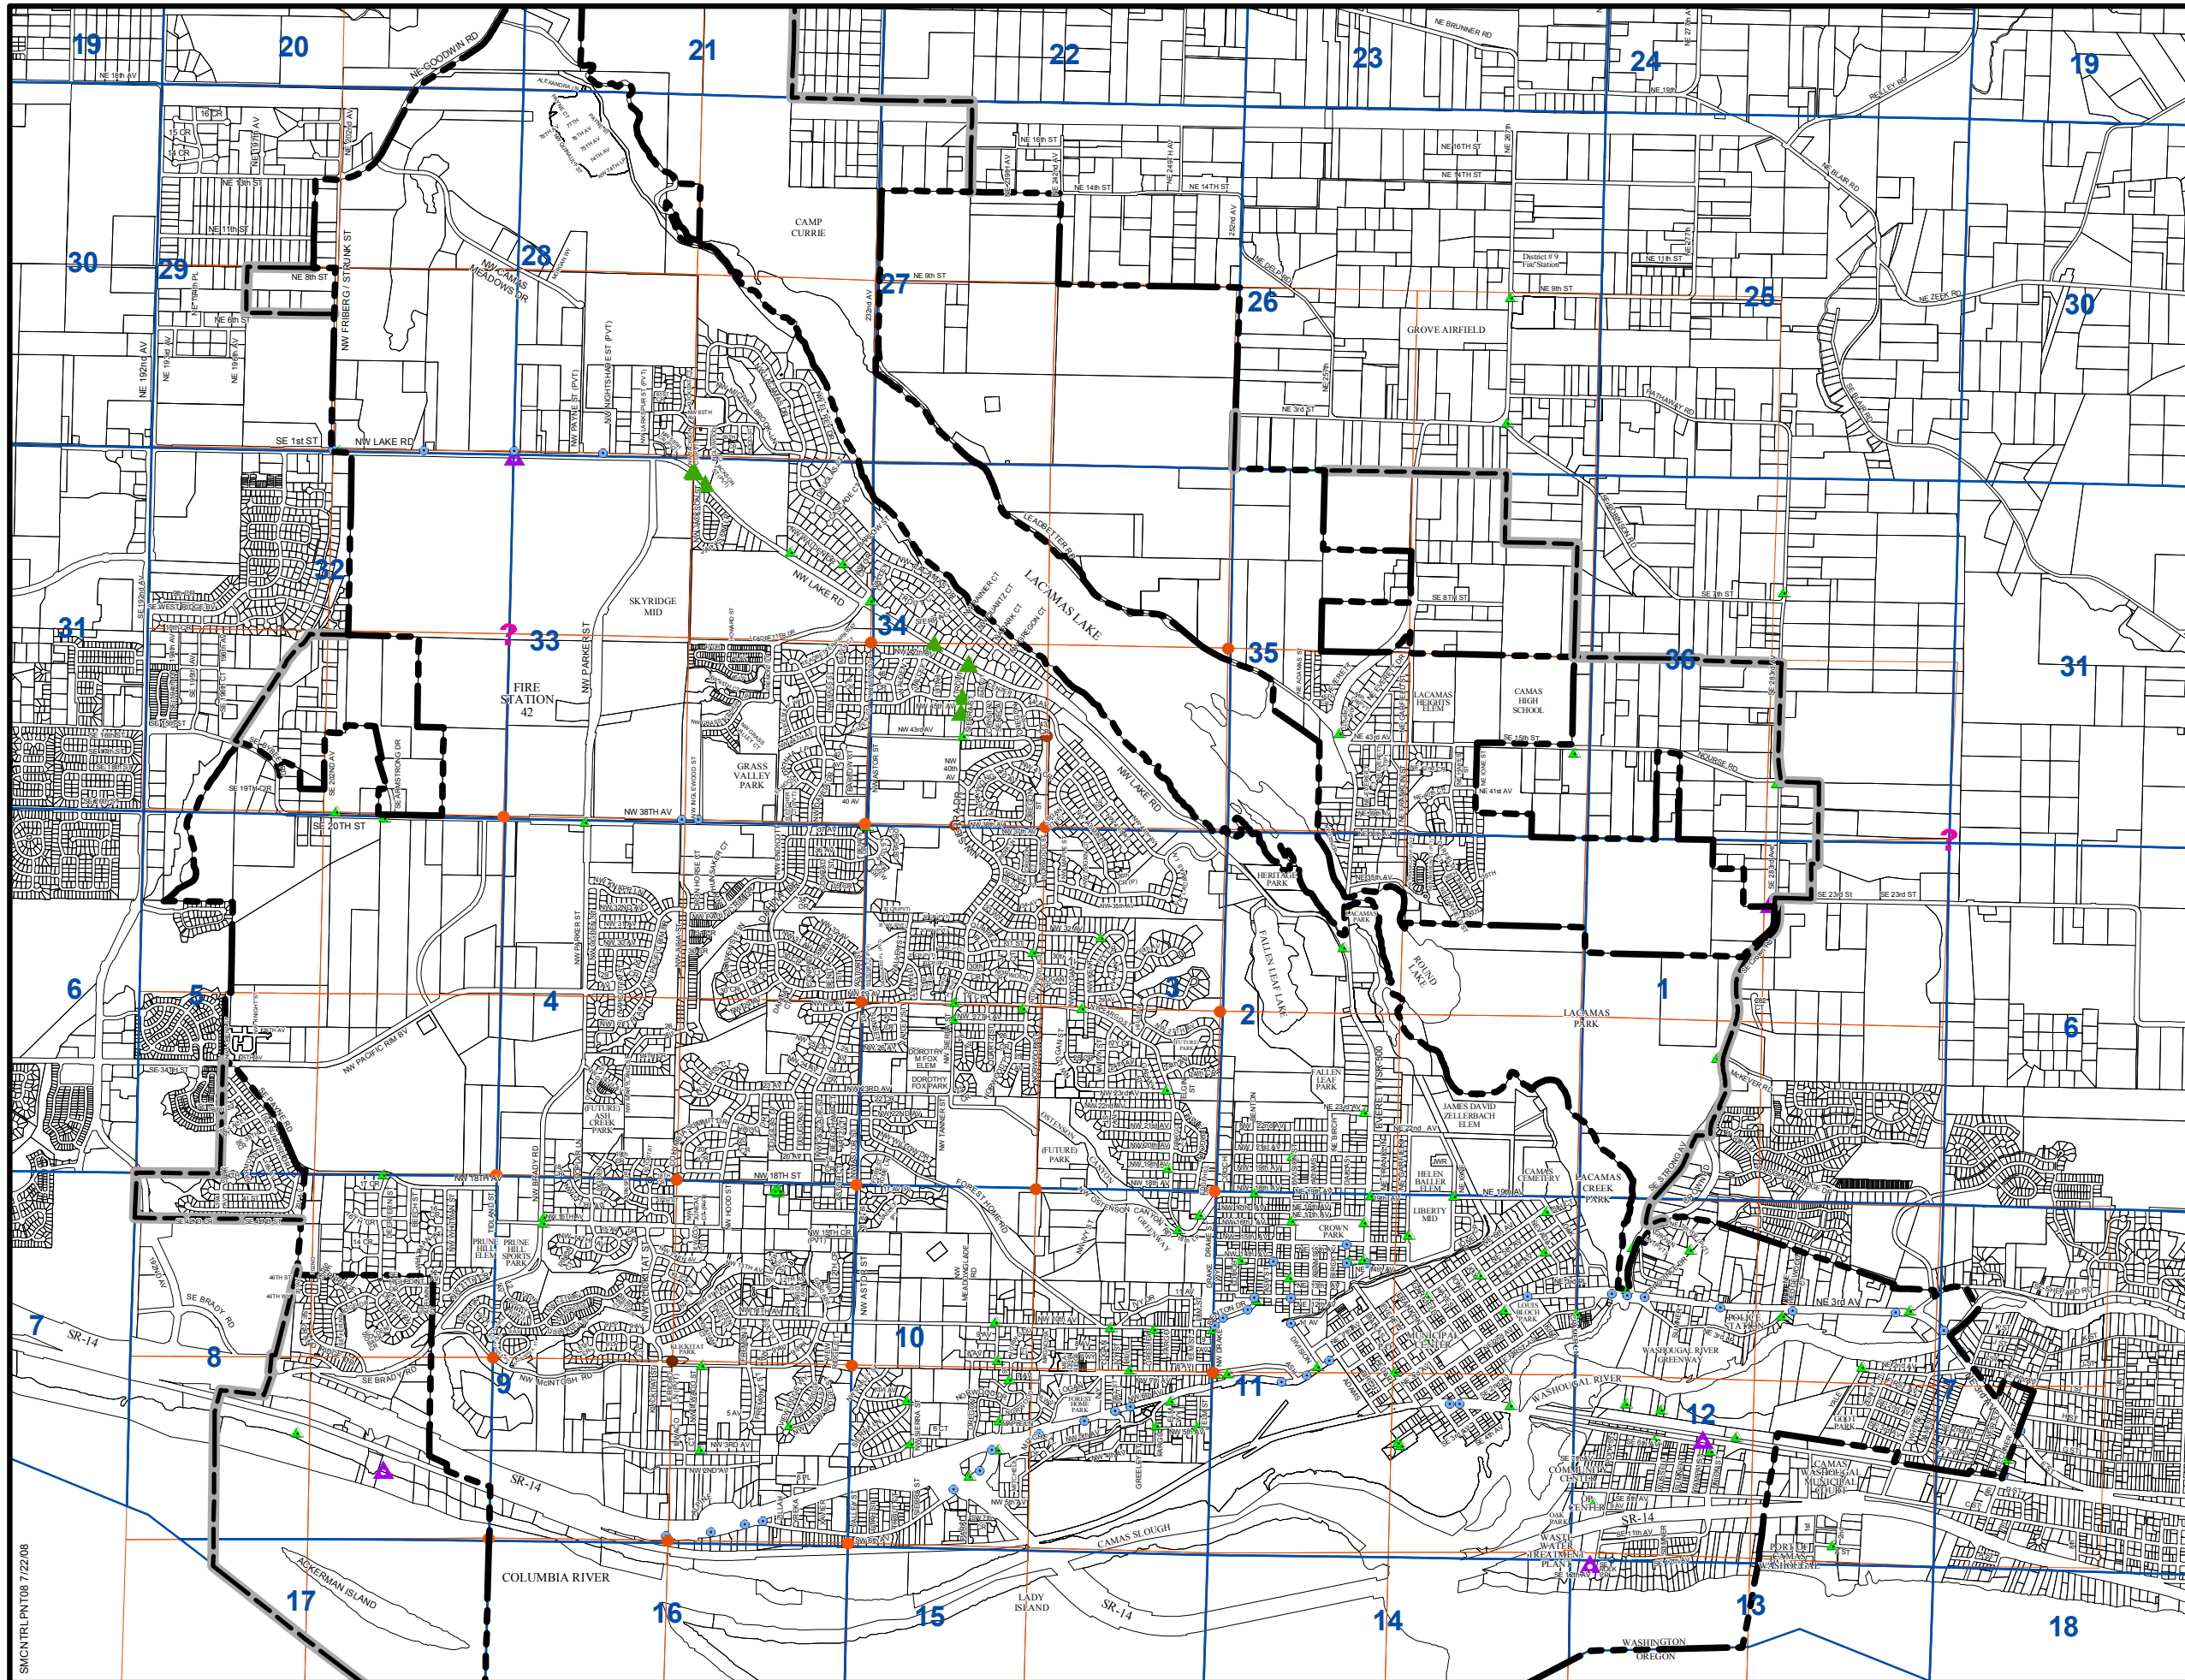

CITY OF CAMAS CONTROL POINTS

- City Limits
- Urban Growth Boundary
- CONTROL POINTS**
- GPS
- SC
- QC
- 16C
- CS
- CL
- Mon
- BM
- Research Needed

Note:
Information on this map was collected from several sources. The City of Camas expressly disclaims any liability for any inaccuracies that may be present. Users of this information should themselves check any details for accuracy.